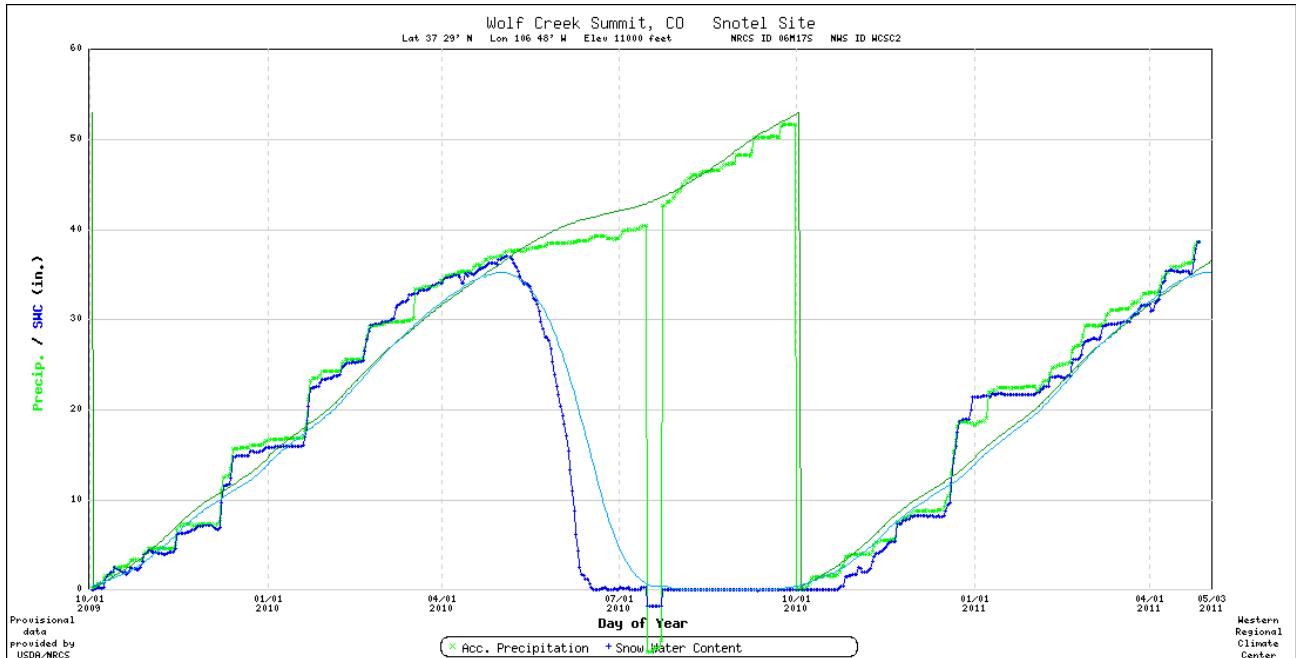

May 3, 2011 RESERVOIR LEVEL AND SNOW UPDATE

The snowpack relative to the average in the Upper Rio Grande, Rio Chama and Sangre de Cristo basins has been increasing recently, but this is primarily because it is melting more slowly than average. The actual snowpack in the Upper Rio Grande has also been increasing a little so that it is now about average. However, the snowpack in all three basins is still below the average peak. There is no mention of new precipitation this week, and with maximum temperatures into the 50s and 60s the snowpack is melting. Meanwhile storage continues to decrease about 1,700 ac-ft per day prior to the start of the main runoff period. It is now almost 100,000 ac-ft below its peak level this year in the middle of March.

COMBINED STORAGE Elephant Butte and Caballo May 2, 2011 443,669 acre-feet

S N O W - P R E C I P I T A T I O N U P D A T E
Based on Mountain Data from NRCS SNOTEL Sites
As of Tuesday May 3, 2011

BASIN	ELEV. (Ft)	SNOW WATER EQUIVALENT % Avg	TOTAL PRECIPITATION % Avg

UPPER RIO GRANDE BASIN			
Basin wide percent of average		99	100
RIO CHAMA BASIN			
Basin wide percent of average		90	84
SANGRE DE CRISTO MOUNTAIN RANGE BASINS			
Basin wide percent of average		56	78

WOLF CREEK